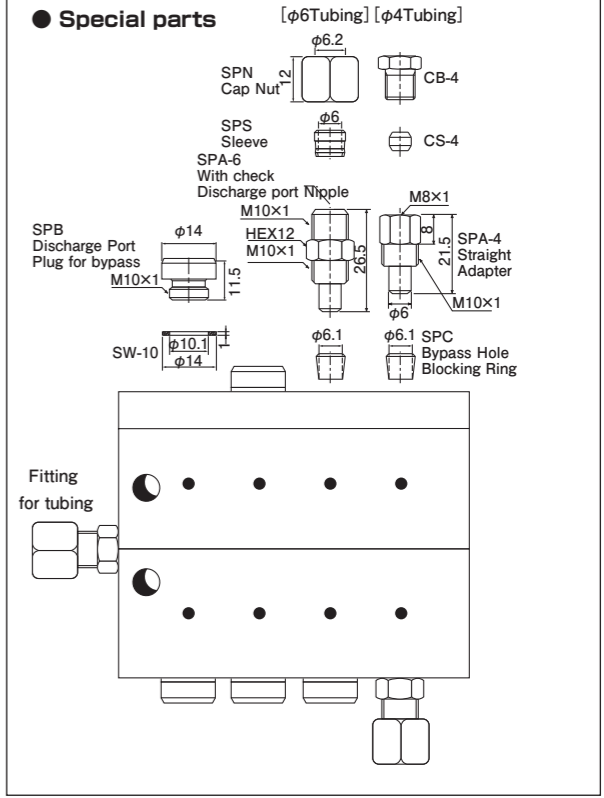

Power supply box
※Please contact us.

control panel
※Please contact us.

● Related Products

Grease filler pump/
Pneumatic Pump for Pail
p.96

Lubpac
p.96

Cartridge Grease
p.89

Sima-Lube
p.91

Grease Vacuum Cleaner
p.97

Iron Particle
Density Meter
p.98

LRA Analysis
p.226

● Special parts

Linear Guide

Ball Screw

Pillow Block

Gear

Cam