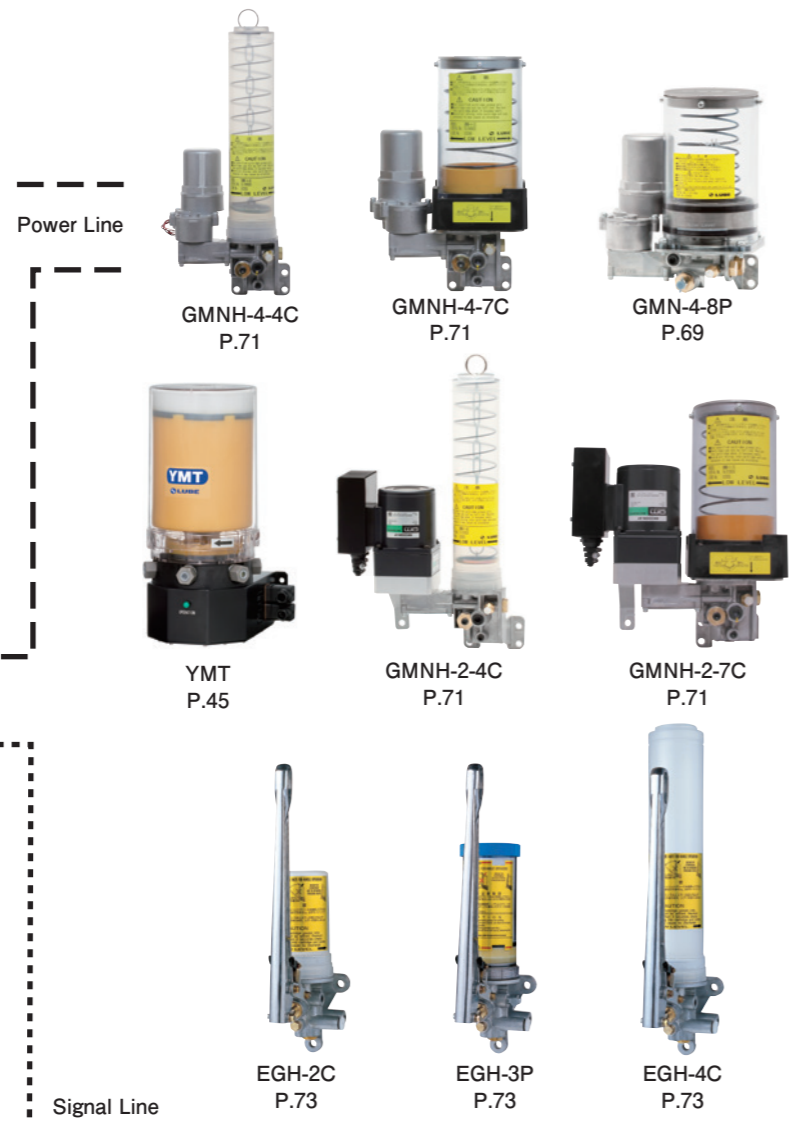

Power supply box
※Please contact us.

control panel
※Please contact us.

● Related Products

Grease filler pump/
Pneumatic Pump for Pail
p.96

Lubpac
p.96

Cartridge Grease
p.89

Sima-Lube
p.91

Grease Vacuum Cleaner
p.97

Iron Particle
Density Meter
p.98

LRA Analysis
p.226

● Special parts

Linear Guide

Ball Screw

Pillow Block

Gear

Cam