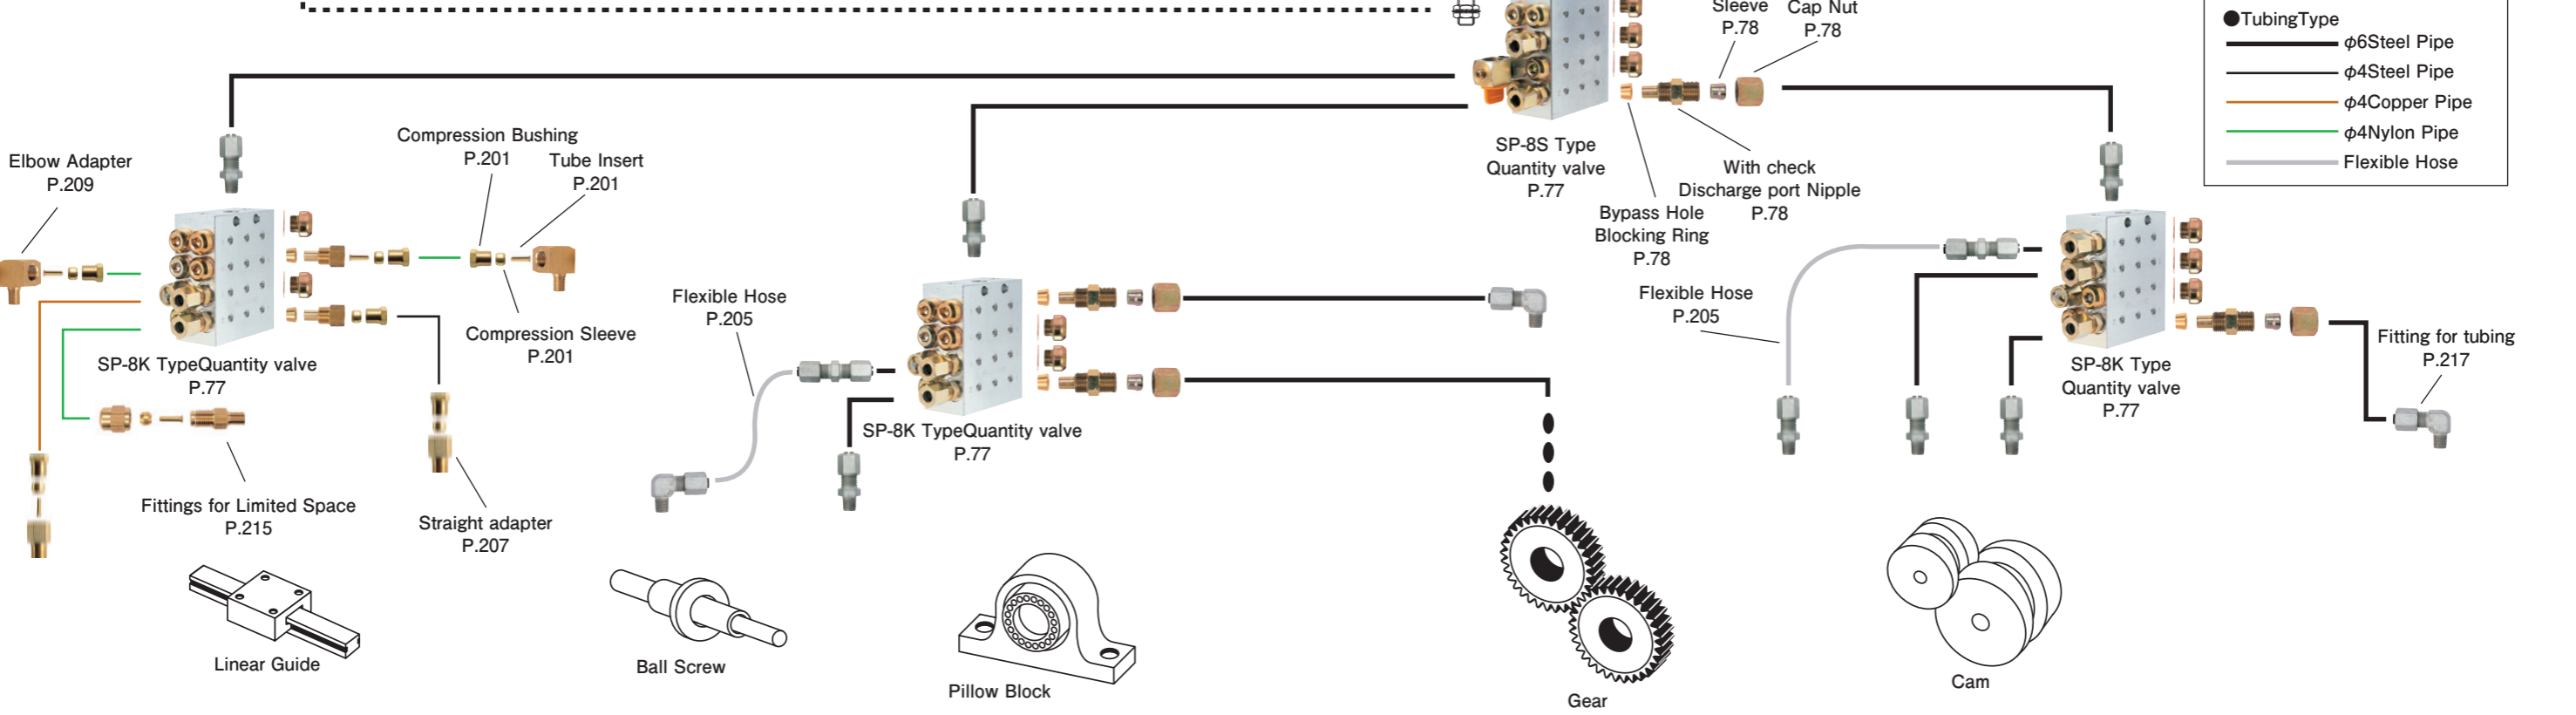

Power supply box
※Please contact us.

control panel
※Please contact us.

● Related Products

Grease filler pump/
Pneumatic Pump for Pail
p.96

Lubpac
p.96

Cartridge Grease
p.89

Sima-Lube
p.91

Grease Vacuum Cleaner
p.97

Iron Particle
Density Meter
p.98

LRA Analysis
p.226

● Special parts

Linear Guide

Ball Screw

Pillow Block

Gear

Cam